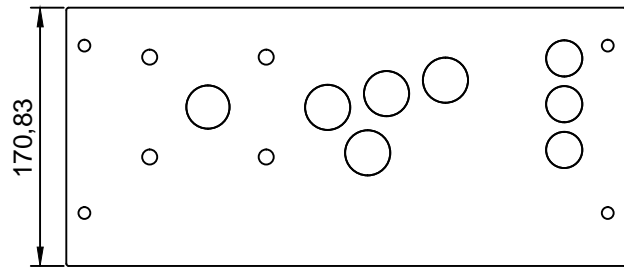

# VertiCade 1.0 - Control Panel

Acrylics - two layer construction 2x5mm

Or MDF board - 16 mm 370 and 570 mm