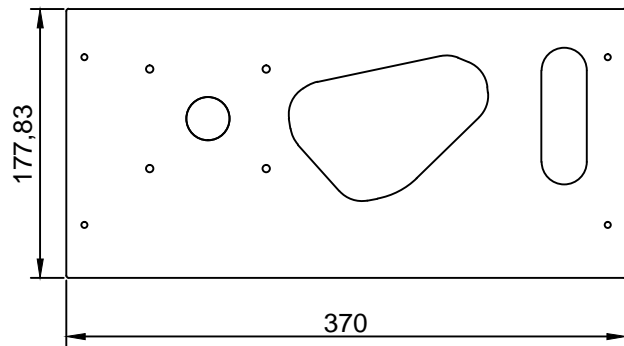

# VertiCade 1.0 - Control Panel

Acrylics - two layer construction 2x5mm

Or MDF board - 16 mm 370 and 570 mm